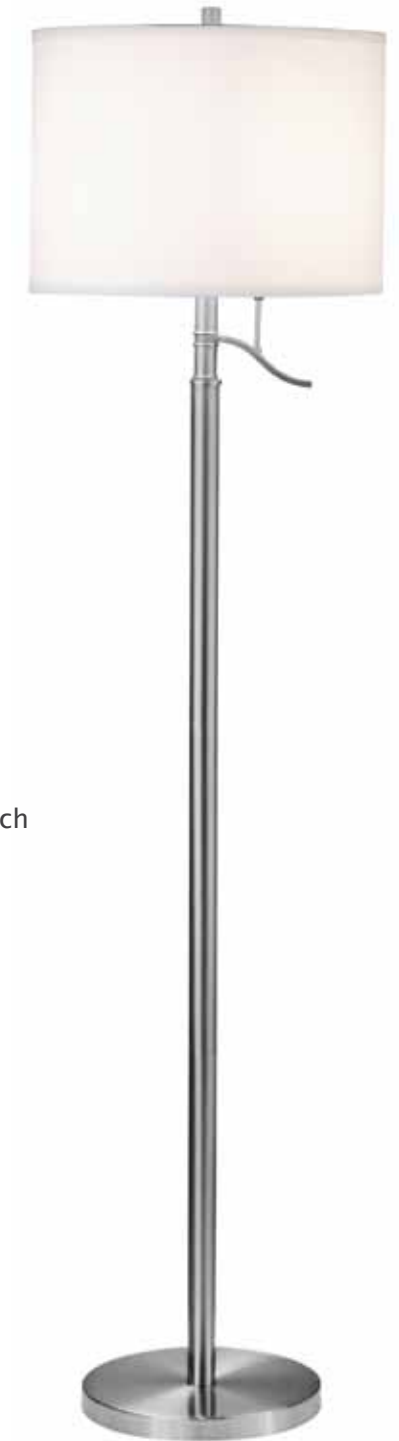

6724-09

Satin Nickel
60"H, 10.5" Base
One 100w Max
Single On/Off Clever Lever Switch
Shown with Shade SH7212
White Linen
15"x16"x10.5"

RIBBON