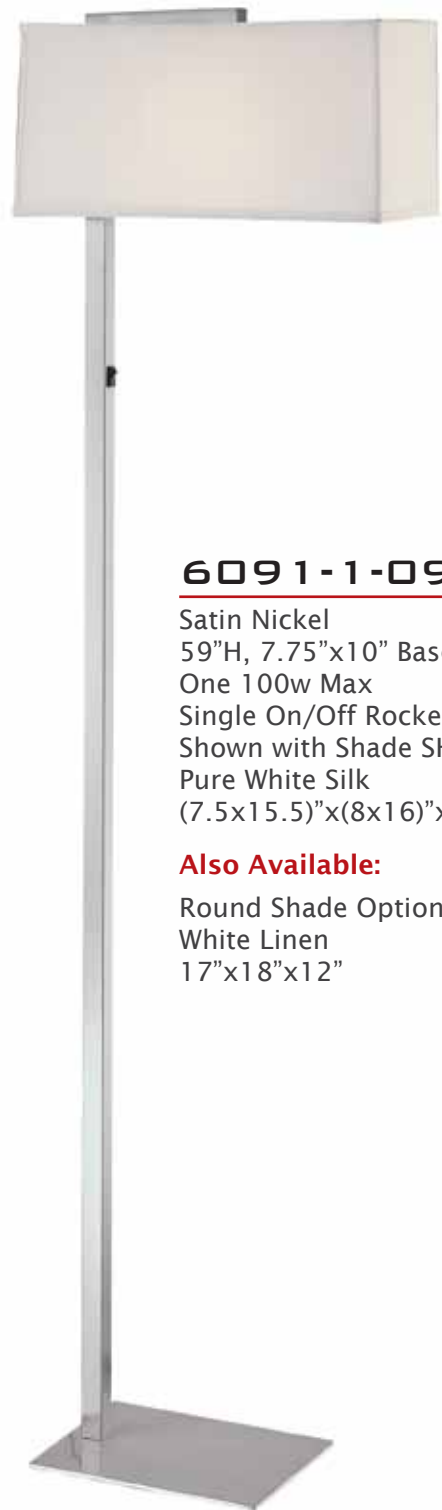

Shade Option SH7475
Cream Linen
16"x17"x9"

BEACON HILL

6490-20

Antique Bronze
62"H, 10" Base
Two 100w Max Each
Double On/Off Clever Lever Switch
Shown with Shade SH7128
Eggshell Silk
7.5"x17"x12"

6496-2-20

Antique Bronze
24"H, 6" Base
One 100w Max
Single On/Off Clever Lever Switch
Shown with Shade SH7127
Eggshell Silk
7"x14"x11"

Also Available:

Outlet and Data Port **6496-20**

6494-20

Antique Bronze
30"H, 6" Base
Two 100w Max Each
Double On/Off Clever Lever Switch
Shown with Shade SH7128
Eggshell Silk
7.5"x17"x12"

6497-20

Antique Bronze
28"H, 6" Base
One 100w Max
Single On/Off Clever Lever Switch
Shown with Shade SH7127
Eggshell Silk
7"x14"x11"

BEACON HILL

SUMMIT

6091-1-09

Satin Nickel
59"H, 7.75"x10" Base
One 100w Max
Single On/Off Rocker Switch
Shown with Shade SH7355
Pure White Silk
(7.5x15.5)"x(8x16)"x8"

Also Available:

Round Shade Option SH7439
White Linen
17"x18"x12"

6093-09

Satin Nickel
27"H, 6" Base
One 100w Max
Single On/Off Clever Lever Switch
Shown with Shade SH7371
Pure White Silk
(12x12)"x(12x12)"x9.5"