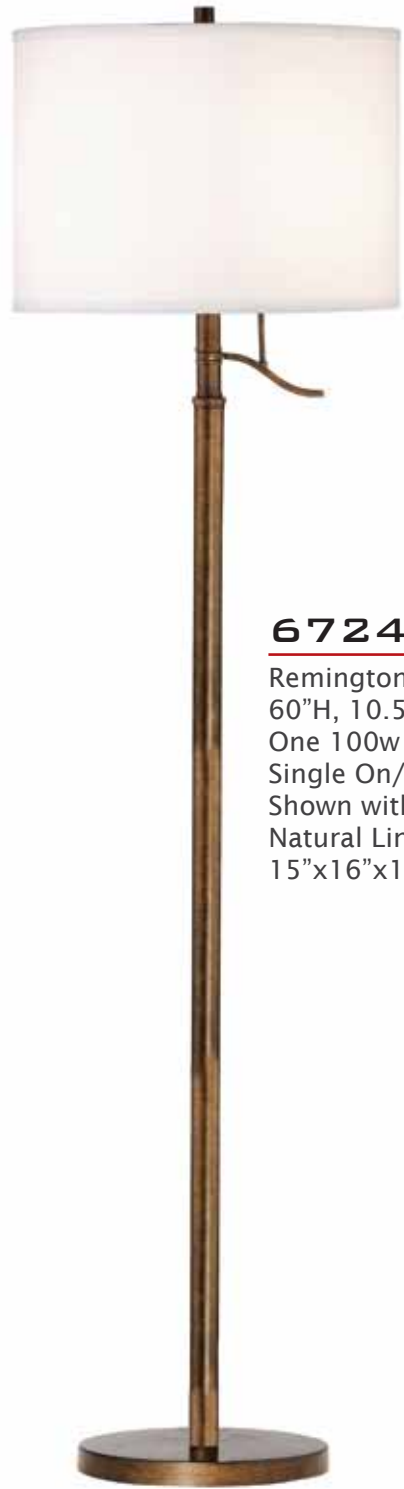

6743-639

Waterstained Bronze
32"H, 6" Base
One 100w Max
Three Way Socket Switch
Shown with Shade SH7555
Eggshell Silk
13"x16"x11"

6729-09

Satin Nickel
29"H, 6" Base
One 100w Max
Single On/Off Clever Lever Switch
Shown with Shade SH7210
White Linen
12"x13"x10.5"

6724-09

Satin Nickel
60"H, 10.5" Base
One 100w Max
Single On/Off Clever Lever Switch
Shown with Shade SH7212
White Linen
15"x16"x10.5"

RIBBON

BASELINE

6724-604

Remington Bronze
60"H, 10.5" Base
One 100w Max
Single On/Off Clever Lever Switch
Shown with Shade SH7211
Natural Linen
15"x16"x10.5"