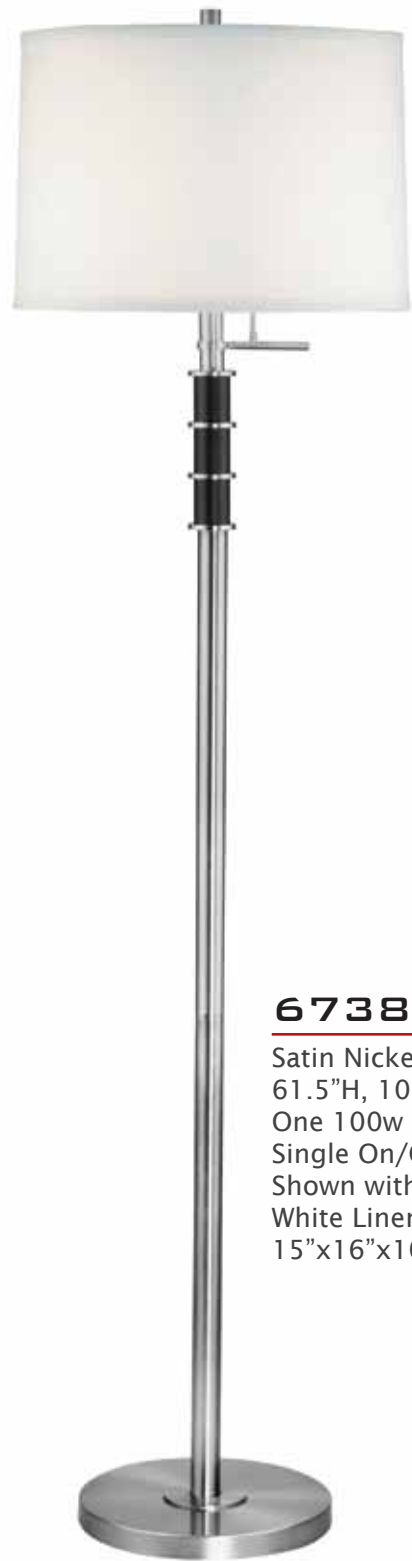

6424-1-604/649

Remington Bronze/Clear Resin
28"H, 7" Base
One 100w Max
Single On/Off Clever Lever Switch
Shown with Shade SH7212
White Linen
15"x16"x10.5"

6716-09

Satin Nickel
27"H, 7" Base
Two 100w Max Each
Single On/Off Base Rocker Switch
Shown with Shade SH7212
White Linen
15"x16"x10.5"

6716-604

Remington Bronze
27"H, 7" Base
Two 100w Max Each
Single On/Off Base Rocker Switch
Shown with Shade SH7212
White Linen
15"x16"x10.5"

EUROPA

6738-09/502

Satin Nickel/Ebony
61.5"H, 10.5" Base
One 100w Max
Single On/Off Clever Lever Switch
Shown with Shade SH7212
White Linen
15"x16"x10.5"

6737-09/502

Satin Nickel/Ebony
25"H, 6" Base
One 100w Max
Single On/Off Clever Lever Switch
Shown with Shade SH7210
White Linen
12"x13"x10.5"

6736-09/502

Satin Nickel/Ebony
28.5"H, 6" Base
One 100w Max
Single On/Off Clever Lever Switch
Shown with Shade SH7210
White Linen
12"x13"x10.5"