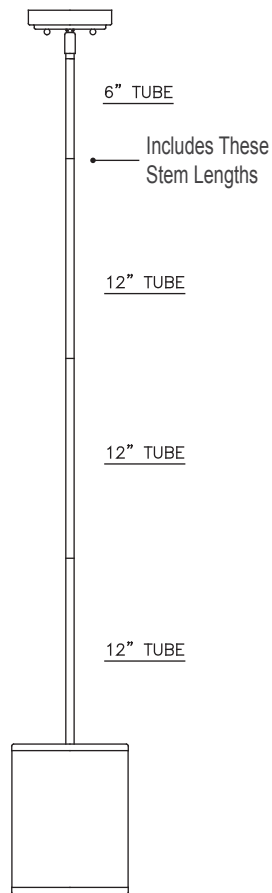

MILO SEMI FLUSH

6542-09

Satin Nickel
17"-53"H, 5" Ceiling Plate
Single 100w Max
Shown with Shade SH7482
White Linen
7"x7"x9"