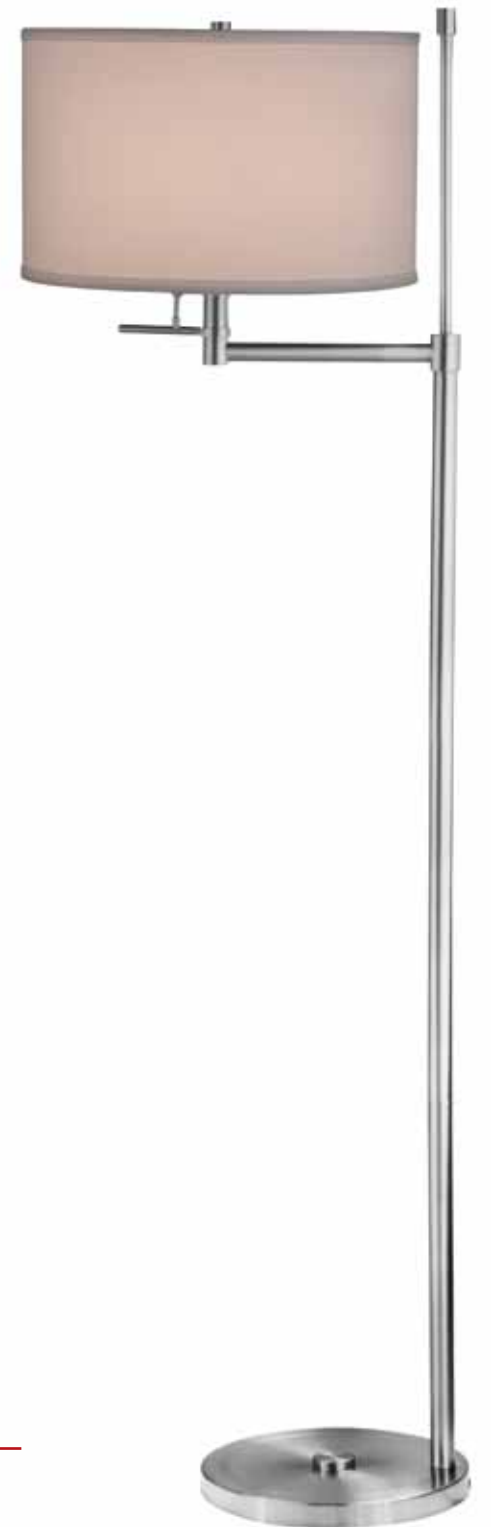

6726-604

Remington Bronze
60"H, 11" Base
One 100w Max
Single On/Off Clever Lever Switch
Shown with Shade SH7546
Cream Linen
16"x16"x9.5"

JAZZ

JAZZ

6728-09

Satin Nickel
60.5"H, 20.5"W, 11" Base
Two 100w Max Each
Double On/Off Clever Lever Switch
Shown with Shade SH7541
White Linen
7"x7"x9.5"

JAZZ

6727-09

Satin Nickel
30.5"H, 20.5"W, 7" Base
Two 100w Max Each
Double On/Off Clever Lever Switch
Shown with Shade SH7541
White Linen
7"x7"x9.5"

6725-09

Satin Nickel
28"H, 7" Base
One 100w Max
Single On/Off Clever Lever Switch
Shown with Shade SH7542
White Linen
14"x14"x9.5"

6726-09

Satin Nickel
60"H, 11" Base
One 100w Max
Single On/Off Clever Lever Switch
Shown with Shade SH7543
White Linen
16"x16"x9.5"

JAZZ

6728-502

Ebony
60.5"H, 20.5"W, 11" Base
Two 100w Max Each
Double On/Off Clever Lever Switch
Shown with Shade SH7541
White Linen
7"x7"x9.5"