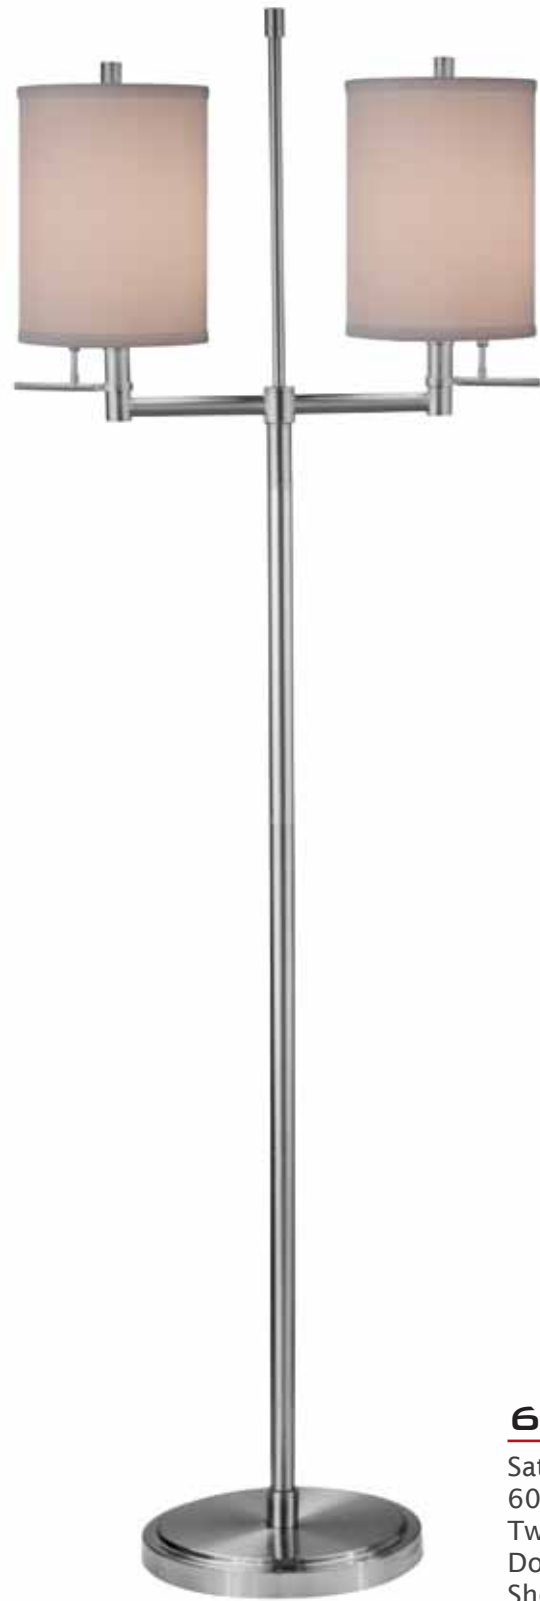

6727-604

Remington Bronze
30.5"H, 20.5"W, 7" Base
Two 100w Max Each
Double On/Off Clever Lever Switch
Shown with Shade SH7544
Cream Linen
7"x7"x9.5"

6725-604

Remington Bronze
28"H, 7" Base
One 100w Max
Single On/Off Clever Lever Switch
Shown with Shade SH7545
Cream Linen
14"x14"x9.5"

6726-604

Remington Bronze
60"H, 11" Base
One 100w Max
Single On/Off Clever Lever Switch
Shown with Shade SH7546
Cream Linen
16"x16"x9.5"

JAZZ

JAZZ

6728-09

Satin Nickel
60.5"H, 20.5"W, 11" Base
Two 100w Max Each
Double On/Off Clever Lever Switch
Shown with Shade SH7541
White Linen
7"x7"x9.5"