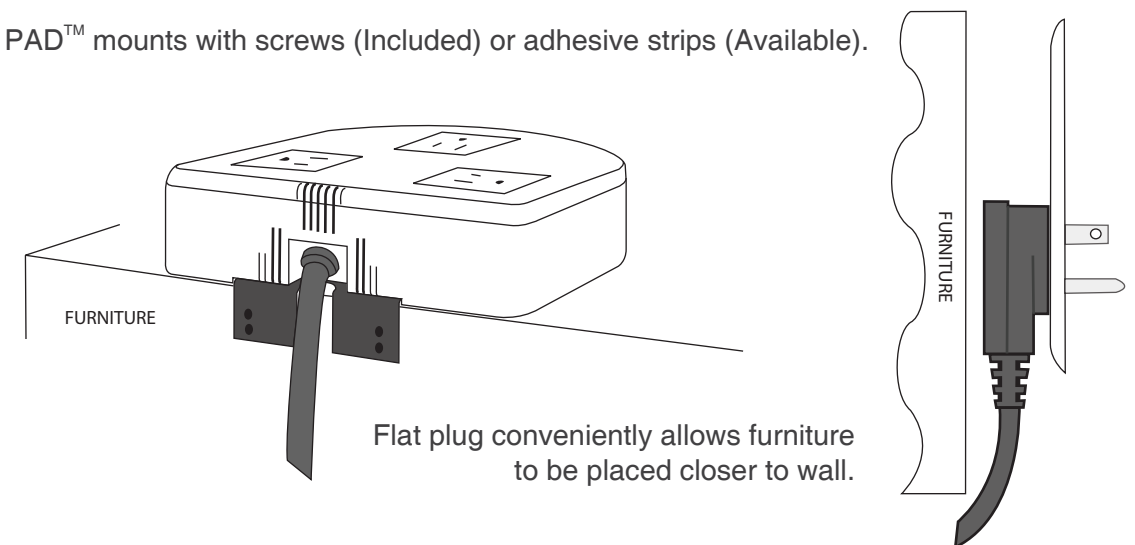

9800 BLACK

12 Amp Max
1.25"x4.5"x3.75"
Surge Reset Rocker Switch
9' Black Cord

POWER PAD™ mounts with screws (Included) or adhesive strips (Available).