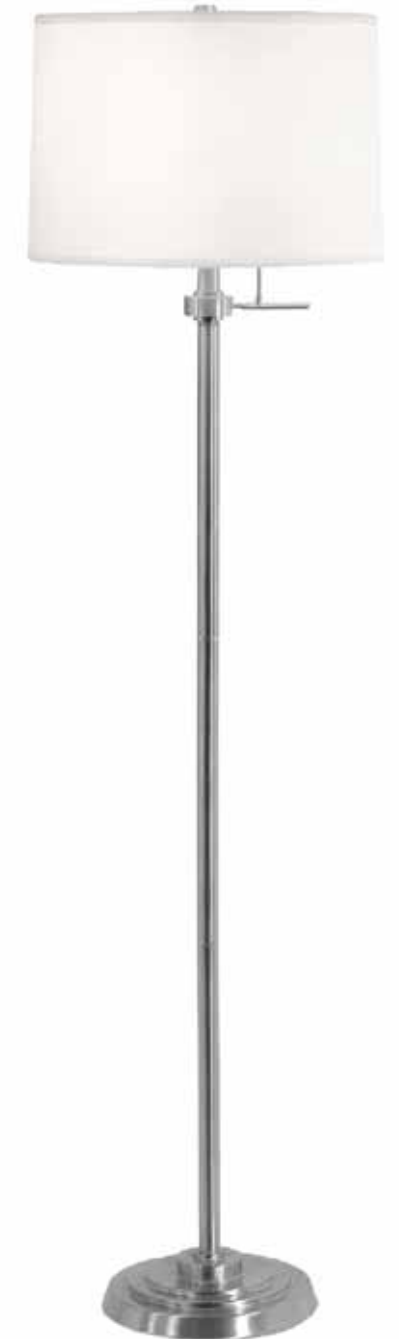

Also Available:

Three-Way Socket Switch 6585-1-78

6584-78

Bolivian
29"H, 6.5" Base
One 100w Max
Single On/Off Clever Lever Switch
Shown with Shade SH7251
Eggshell Silk
8"x17"x13"

Also Available:

Three Way Socket Switch 6584-1-78

TORCH

SIMPLICITY

6557-20

Antique Bronze
59"H, 10" Base
One 100w Max
Single On/Off Clever Lever Switch
Shown with Shade SH7211
Natural Linen
15"x16"x10.5"

6550-20

Antique Bronze
29"H, 6" Base
One 100w Max
Single On/Off Clever Lever Switch
Shown with Shade SH7209
Natural Linen
12"x13"x10.5"

6550-09

Satin Nickel
29"H, 6" Base
One 100w Max
Single On/Off Clever Lever Switch
Shown with Shade SH7210
White Linen
12"x13"x10.5"

6557-09

Satin Nickel
59"H, 10" Base
One 100w Max
Single On/Off Clever Lever Switch
Shown with Shade SH7212
White Linen
15"x16"x10.5"