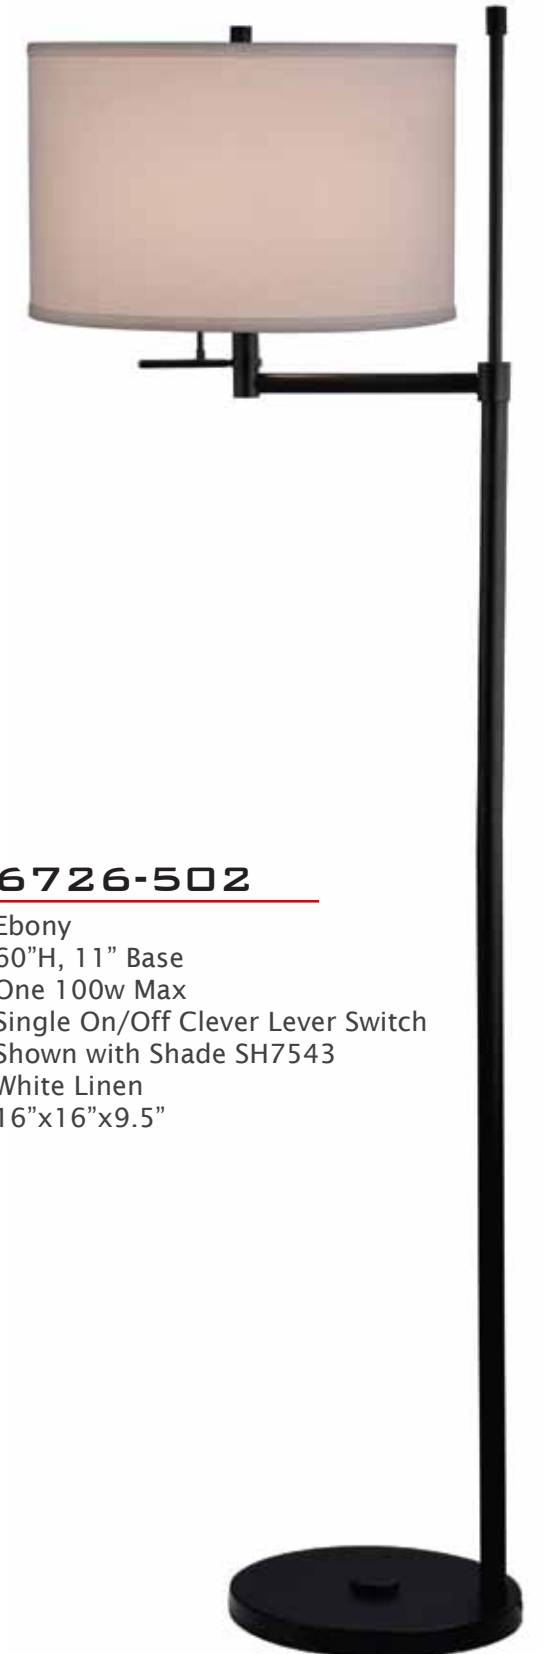

6726-09

Satin Nickel
60"H, 11" Base
One 100w Max
Single On/Off Clever Lever Switch
Shown with Shade SH7543
White Linen
16"x16"x9.5"

JAZZ

6728-502

Ebony
60.5"H, 20.5"W, 11" Base
Two 100w Max Each
Double On/Off Clever Lever Switch
Shown with Shade SH7541
White Linen
7"x7"x9.5"

JAZZ

6727-502

Ebony
30.5"H, 20.5"W, 7" Base
Two 100w Max Each
Double On/Off Clever Lever Switch
Shown with Shade SH7541
White Linen
7"x7"x9.5"

6725-502

Ebony
28"H, 7" Base
One 100w Max
Single On/Off Clever Lever Switch
Shown with Shade SH7542
White Linen
14"x14"x9.5"

6726-502

Ebony
60"H, 11" Base
One 100w Max
Single On/Off Clever Lever Switch
Shown with Shade SH7543
White Linen
16"x16"x9.5"

6284-6-604

Remington Bronze
29"H, 7.5" Square Base
One 150w Max
Single On/Off Clever Lever Switch
Shown with Shade SH7554
Eggshell Silk
14"x17"x10.5"

6000-3-604

Remington Bronze
60"H, 10.5" Base
One 150w Max
Single On/Off Clever Lever Switch
Shown with Shade SH7555
Eggshell Silk
13"x16"x11"

6756-3-604

Remington Bronze
27"H, 6" Base
One 150w Max
Single On/Off Clever Lever Switch
Shown with Shade SH7555
Eggshell Silk
13"x16"x11"